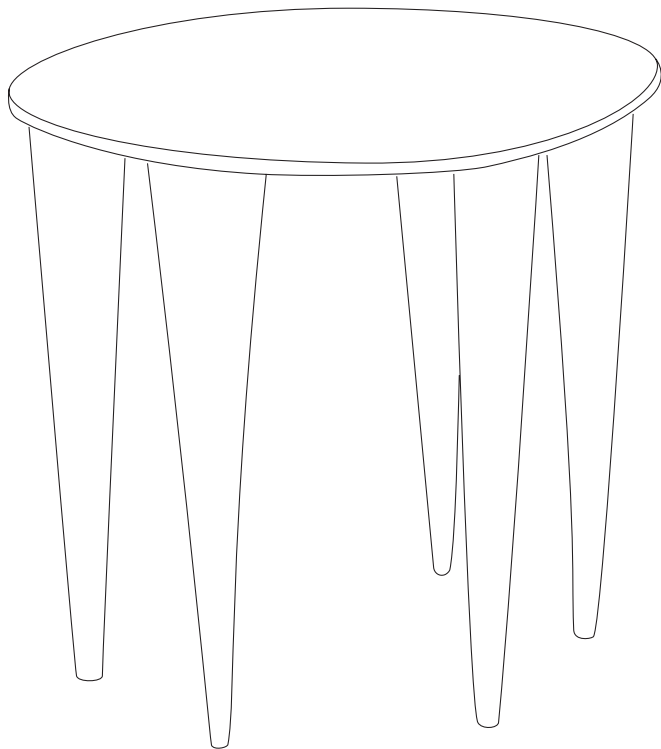

ZINDI TABLE SMALL

Design by Charlotte Thon & Marc Boinet

DIAMÈTRE / DIAMETER 29 cm/ 11,4 in

HAUTEUR / HEIGHT 34 cm/ 13,4 in

Each piece is handmade from recycled metals in Burkina Faso and finished in France. Bronze is a living material and oxidizes with age and environment which makes its beauty. Variations, Stains and Imperfections in the texture finishes are part of the artisanal process MAISON INTÈGRE is vividly supporting.

ZINDI TABLE MEDIUM

Design by Charlotte Thon & Marc Boinet

DIAMÈTRE / DIAMETER 40 cm / 15,7 in

HAUTEUR / HEIGHT 43 cm / 17 in

Each piece is handmade from recycled metals in Burkina Faso and finished in France. Bronze is a living material and oxidizes with age and environment which makes its beauty. Variations, Stains and Imperfections in the texture finishes are part of the artisanal process MAISON INTÈGRE is vividly supporting.

ZINDI TABLE LARGE

Design by Charlotte Thon & Marc Boinet

<u>DIAMÈTRE / DIAMETER</u>	<u>50 cm / 19,7 in</u>
<u>HAUTEUR / HEIGHT</u>	<u>52 cm / 20,5 in</u>

Each piece is handmade from recycled metals in Burkina Faso and finished in France. Bronze is a living material and oxidizes with age and environment which makes its beauty. Variations, Stains and Imperfections in the texture finishes are part of the artisanal process MAISON INTÈGRE is vividly supporting.

ZINDI TABLE EXTRA

Design by Charlotte Thon & Marc Boinet

<u>DIAMÈTRE / DIAMETER</u>	<u>34 cm / 13,4 in</u>
<u>HAUTEUR / HEIGHT</u>	<u>50 cm / 19,7 in</u>

Each piece is handmade from recycled metals in Burkina Faso and finished in France. Bronze is a living material and oxidizes with age and environment which makes its beauty. Variations, Stains and Imperfections in the texture finishes are part of the artisanal process MAISON INTÈGRE is vividly supporting.