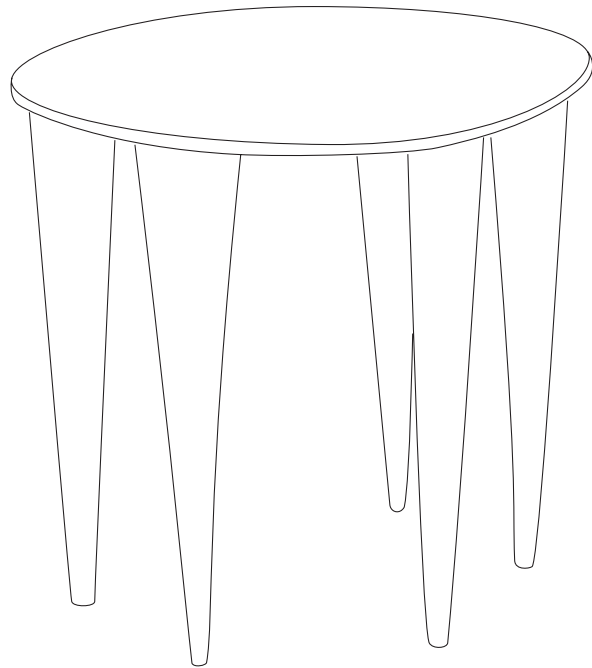

ZINDI TABLE SMALL

Design by Charlotte Thon & Marc Boinet

DIAMÈTRE / DIAMETER 29 cm/ 11,4 in

HAUTEUR / HEIGHT 34 cm/ 13,4 in

Each piece is handmade from recycled metals in Burkina Faso and finished in France. Bronze is a living material and oxidizes with age and environment which makes its beauty. Variations, Stains and Imperfections in the texture finishes are part of the artisanal process MAISON INTÈGRE is vividly supporting.

ZINDI TABLE MEDIUM

Design by Charlotte Thon & Marc Boinet

DIAMÈTRE / DIAMETER 40 cm / 15,7 in

HAUTEUR / HEIGHT 43 cm / 17 in

Each piece is handmade from recycled metals in Burkina Faso and finished in France. Bronze is a living material and oxidizes with age and environment which makes its beauty. Variations, Stains and Imperfections in the texture finishes are part of the artisanal process MAISON INTÈGRE is vividly supporting.

ZINDI TABLE LARGE

Design by Charlotte Thon & Marc Boinet

<u>DIAMÈTRE / DIAMETER</u>	<u>50 cm / 19,7 in</u>
<u>HAUTEUR / HEIGHT</u>	<u>52 cm / 20,5 in</u>

Each piece is handmade from recycled metals in Burkina Faso and finished in France. Bronze is a living material and oxidizes with age and environment which makes its beauty. Variations, Stains and Imperfections in the texture finishes are part of the artisanal process MAISON INTÈGRE is vividly supporting.

ZINDI TABLE EXTRA

Design by Charlotte Thon & Marc Boinet

<u>DIAMÈTRE / DIAMETER</u>	<u>34 cm / 13,4 in</u>
<u>HAUTEUR / HEIGHT</u>	<u>50 cm / 19,7 in</u>

Each piece is handmade from recycled metals in Burkina Faso and finished in France. Bronze is a living material and oxidizes with age and environment which makes its beauty. Variations, Stains and Imperfections in the texture finishes are part of the artisanal process MAISON INTÈGRE is vividly supporting.