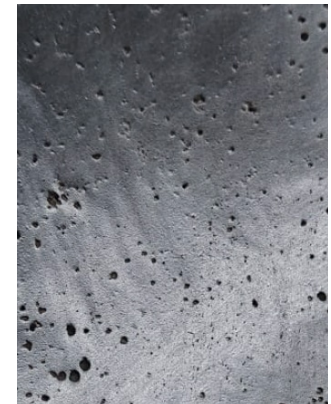

TEXTURES & FINISHES AVAILABLE

Different textures and finishes are available upon request depending on the pieces.

WITHOUT PATINA

NATURAL ROUGH

HARD ROUGH

ORGANIC

WITH DARK BROWN PATINA

NATURAL ROUGH

HARD ROUGH

POLISHED

SANDED

MATE SKIN

ORGANIC

POLISHED